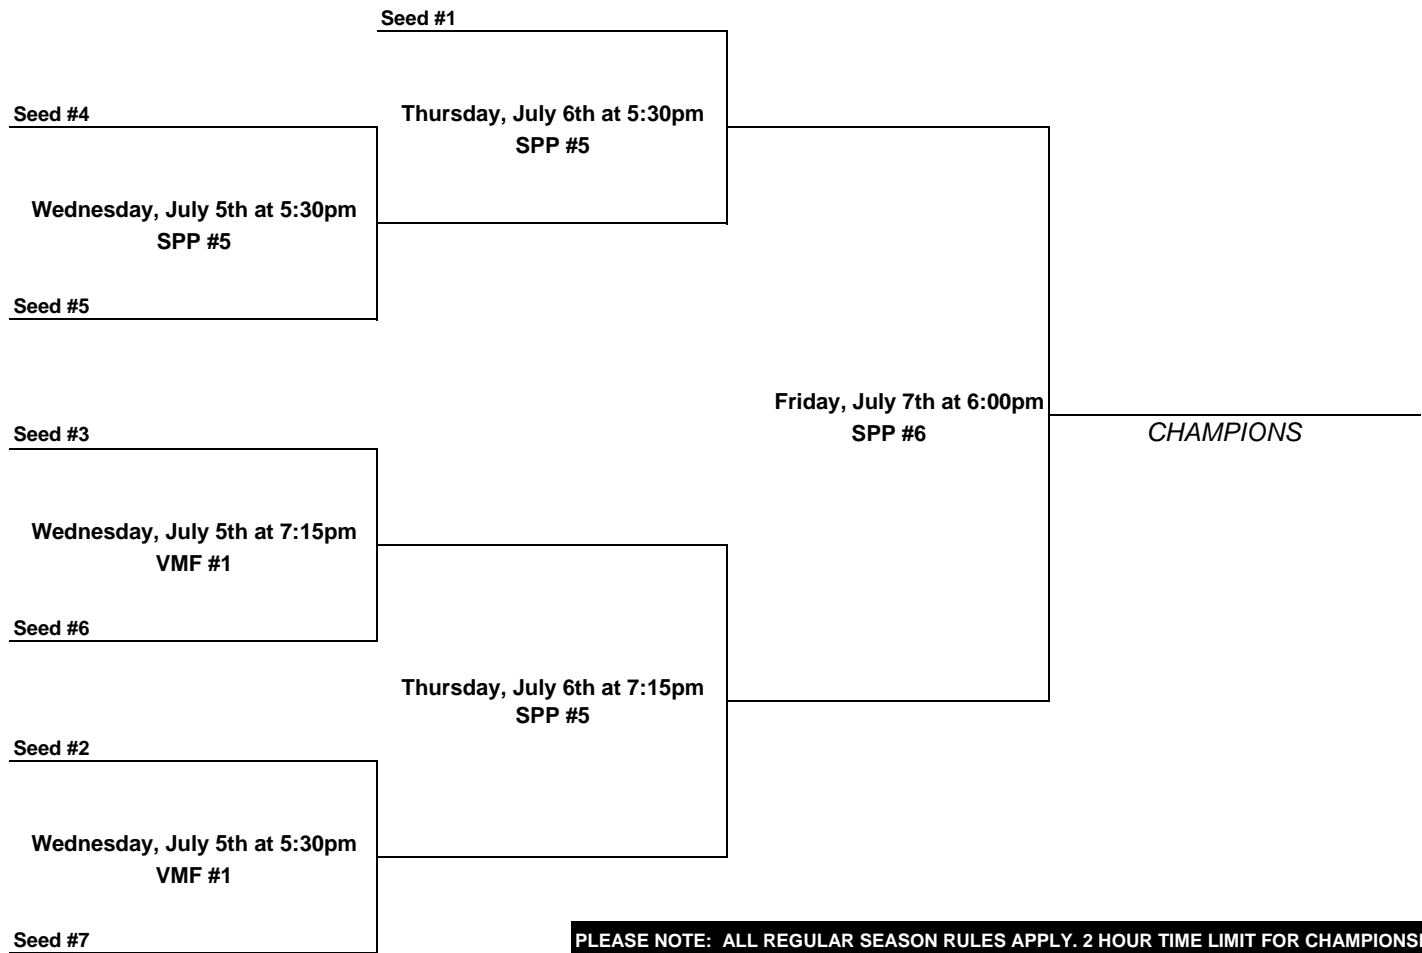

2017 Double-A 5th Grade Baseball Tournament

PLEASE NOTE: ALL REGULAR SEASON RULES APPLY. 2 HOUR TIME LIMIT FOR CHAMPIONSHIP GAME. HIGHEST SEED WILL DETERMINE HOME TEAM. IN THE EVENT OF A TIE, EXTRA INNINGS WILL BE PLAYED TO DETERMINE A WINNER. ALL DATES, TIMES, & LOCATIONS SUBJECT TO CHANGE IF NECESSARY.