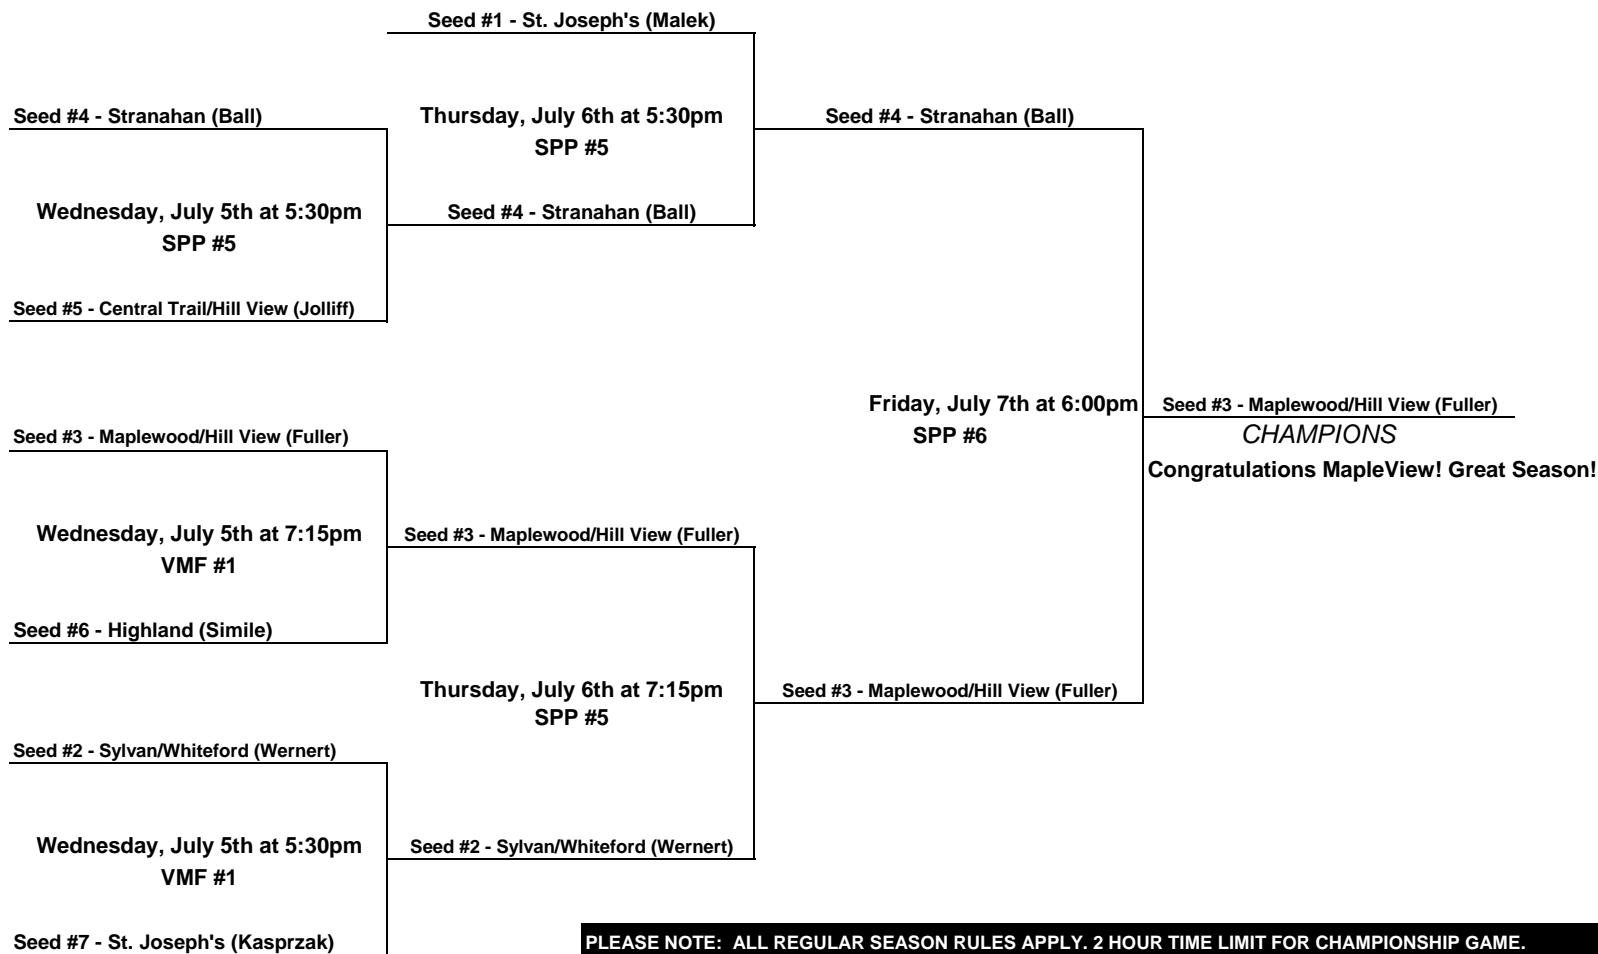

2017 Double-A 5th Grade Baseball Tournament

PLEASE NOTE: ALL REGULAR SEASON RULES APPLY. 2 HOUR TIME LIMIT FOR CHAMPIONSHIP GAME. HIGHEST SEED WILL DETERMINE HOME TEAM. IN THE EVENT OF A TIE, EXTRA INNINGS WILL BE PLAYED TO DETERMINE A WINNER. ALL DATES, TIMES, & LOCATIONS SUBJECT TO CHANGE IF NECESSARY.