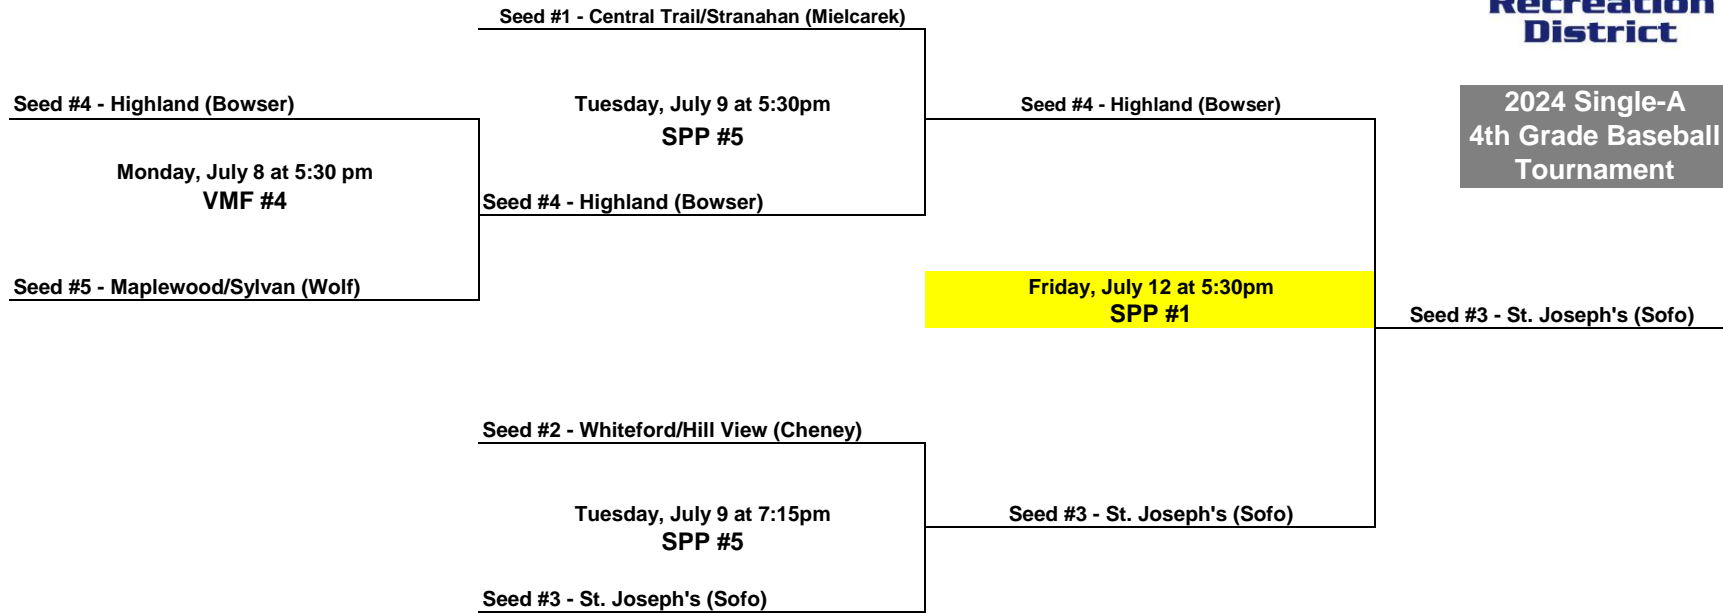

**2024 Single-A
4th Grade Baseball
Tournament**

PLEASE NOTE: ALL REGULAR SEASON RULES APPLY.
HIGHEST SEED WILL DETERMINE HOME TEAM. IN THE EVENT OF A TIE, EXTRA INNINGS WILL BE PLAYED TO DETERMINE A WINNER.
ALL DATES, TIMES, & LOCATIONS SUBJECT TO CHANGE IF NECESSARY.